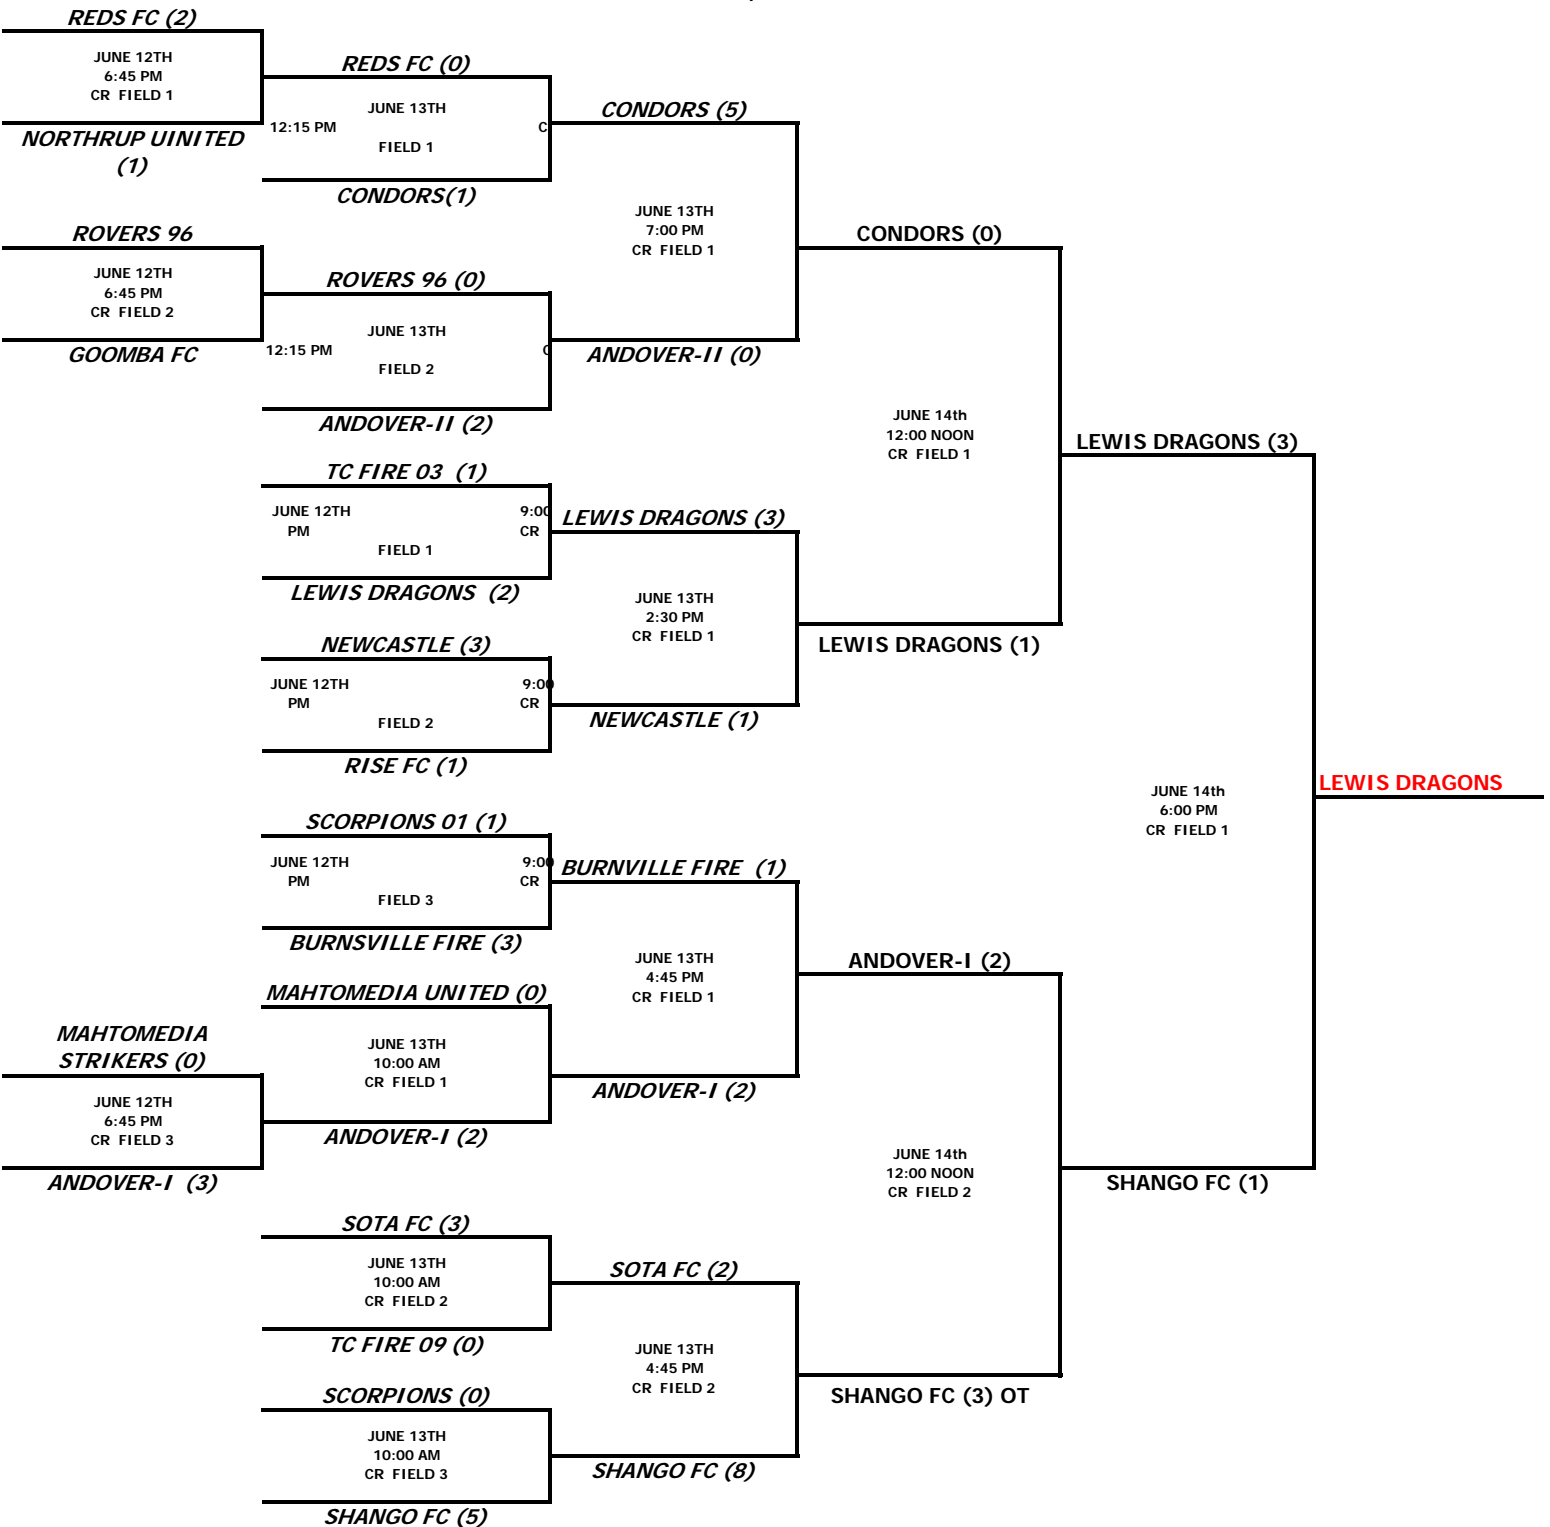

2009 MASL WILSON CUP

JUNE 12th, 13th & 14th 19 TEAMS

THE HOME TEAM IS THE TEAM LISTED ON TOP OF EACH BRACKET

CRSC = COON RAPIDS SOCCER COMPLEX

LOOK AT THE WEBSITE FOR FINAL GAME TIMES & LOCATION